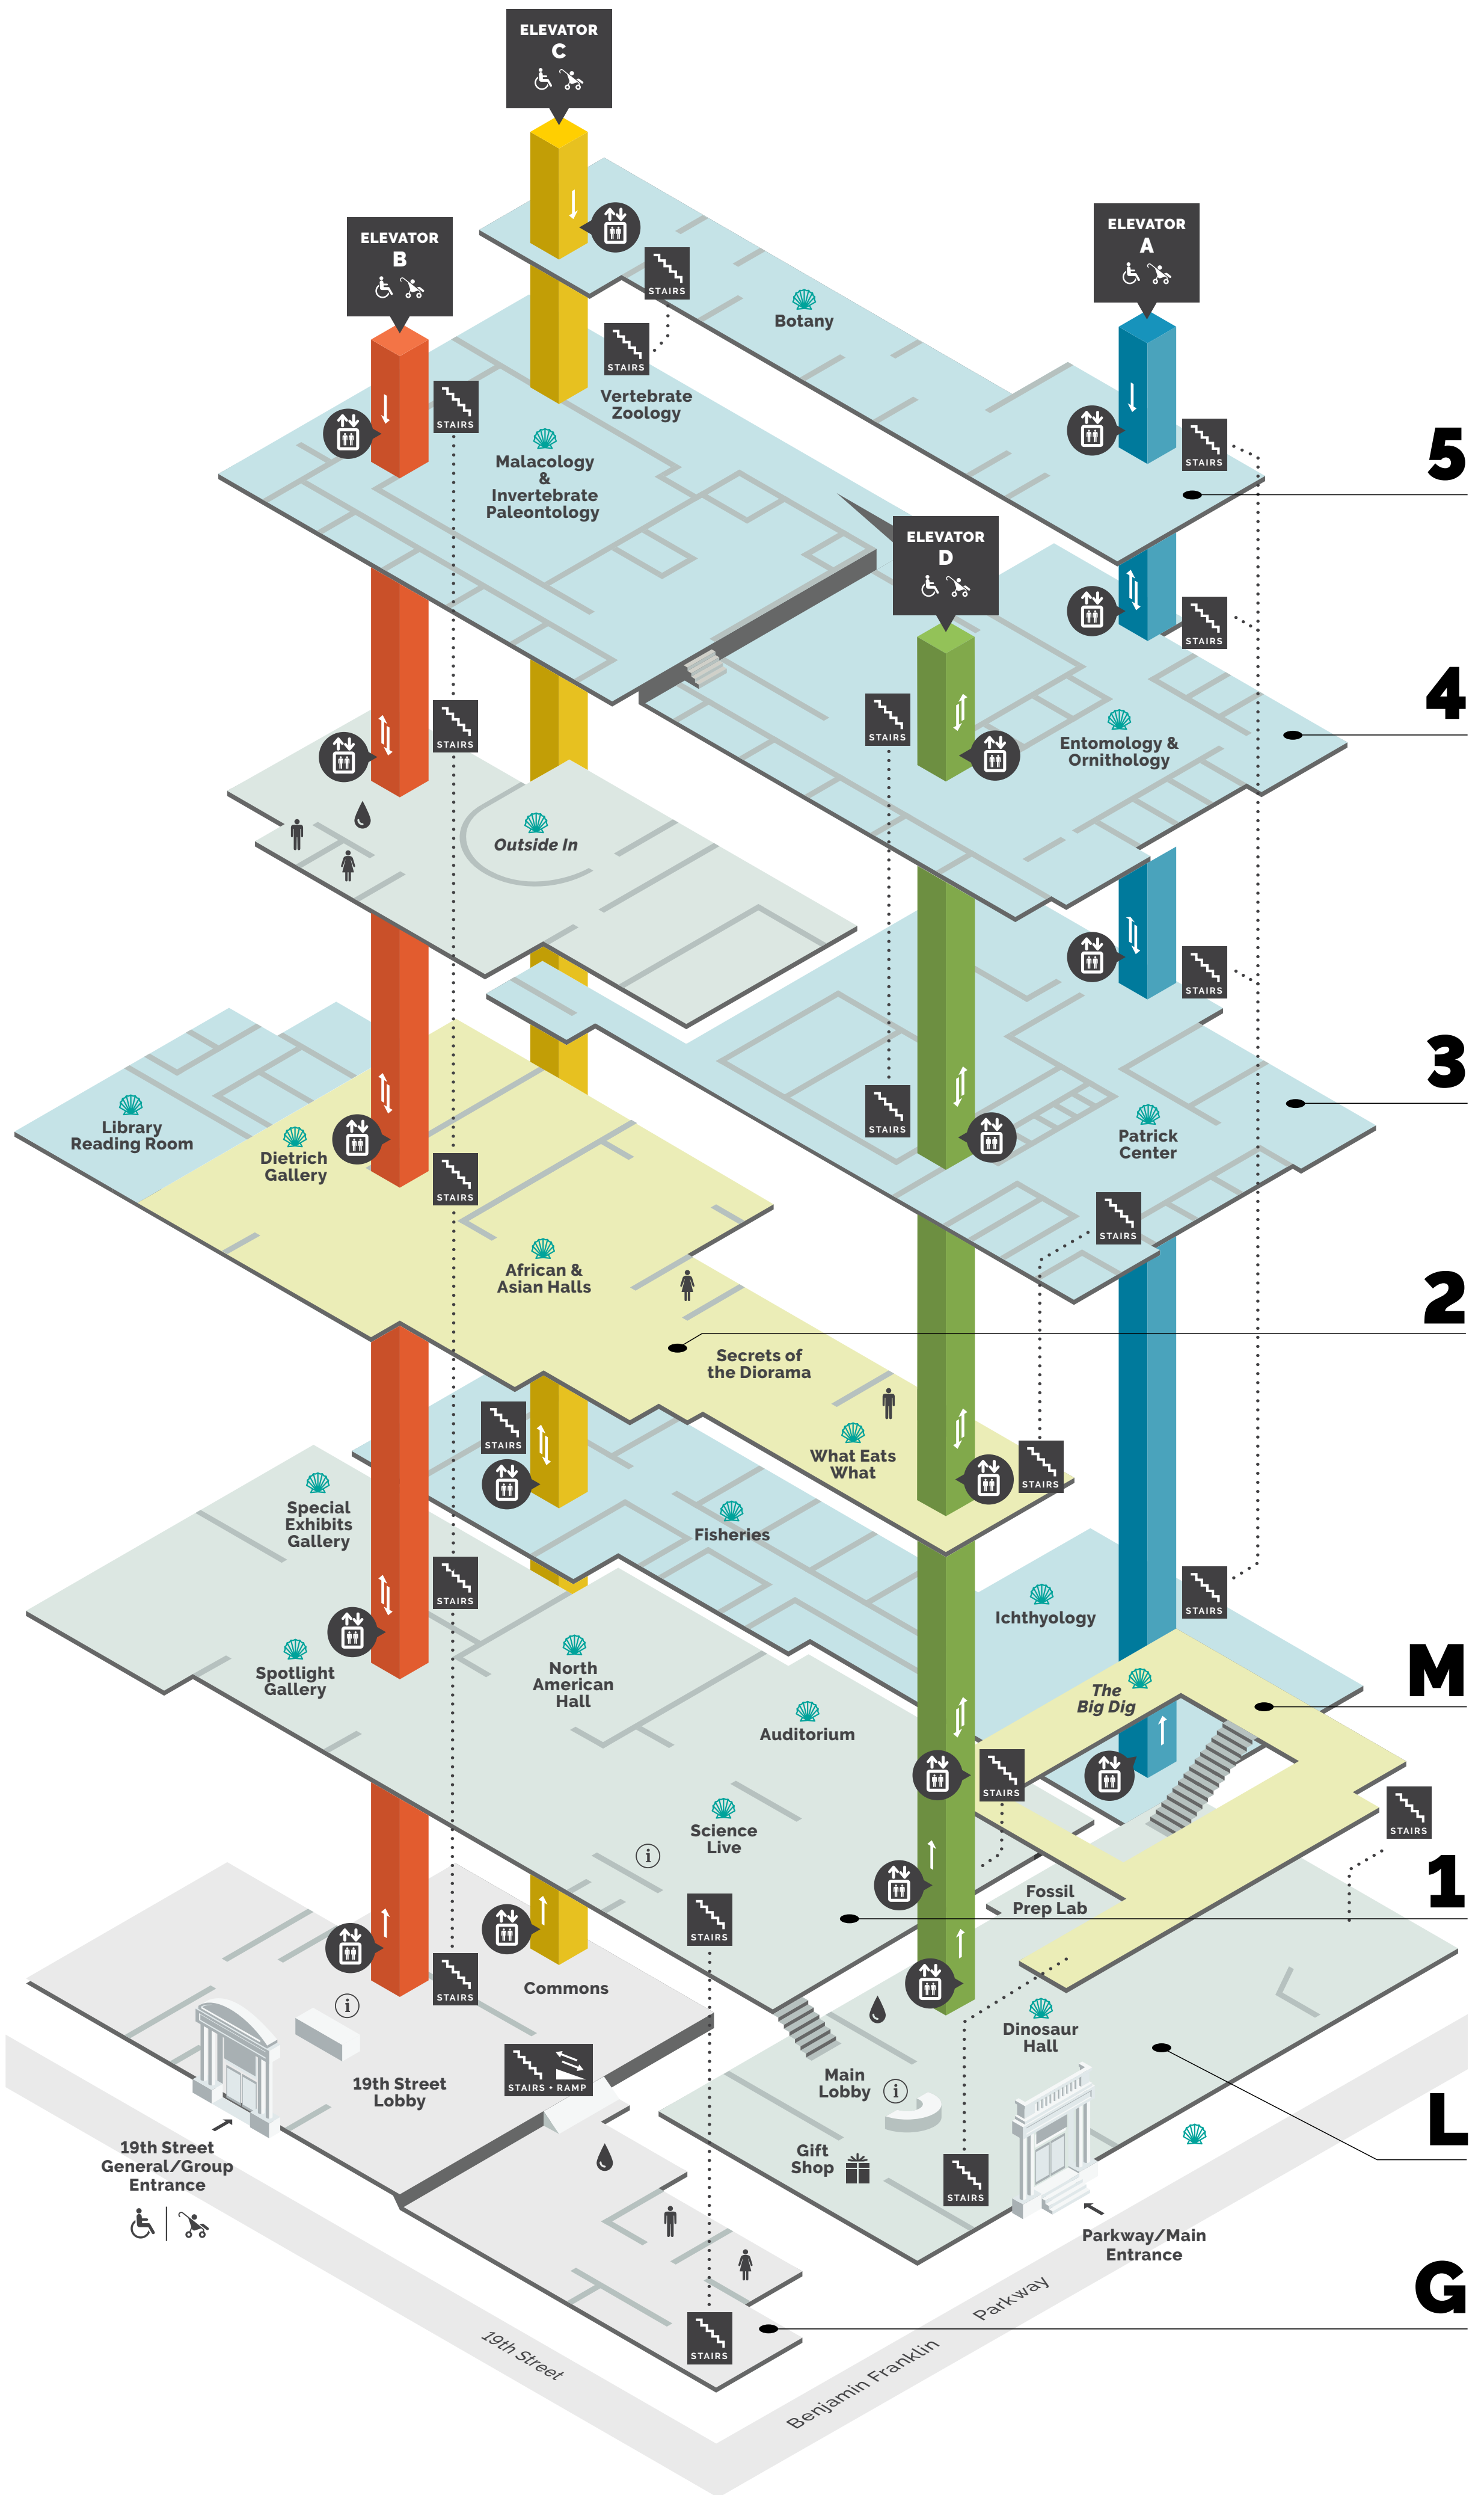

KEY

Look for shell icons to help you find activities!

Information Desk

Gift Shop
(Open until 8 p.m.) Members receive a 10% discount. Receive a free Guest Pass for every $25 spent.

Restrooms

Hydration Station

Wheelchair Access

Stroller Access

ELEVATOR ACCESS

The elevators do not go to every level. Elevator operators are happy to assist you. Refer to the map to determine the proper elevator to get to your destination.

Elevator A (Academy Research)
Levels 1, 3R, 4R and 5

Elevator B (Butterfly)
Levels G-4

Elevator C (Commons)
Levels G, 1F, 4 and 5

Elevator D (Dinosaur)
Levels L, 1, 2, 3I and 4