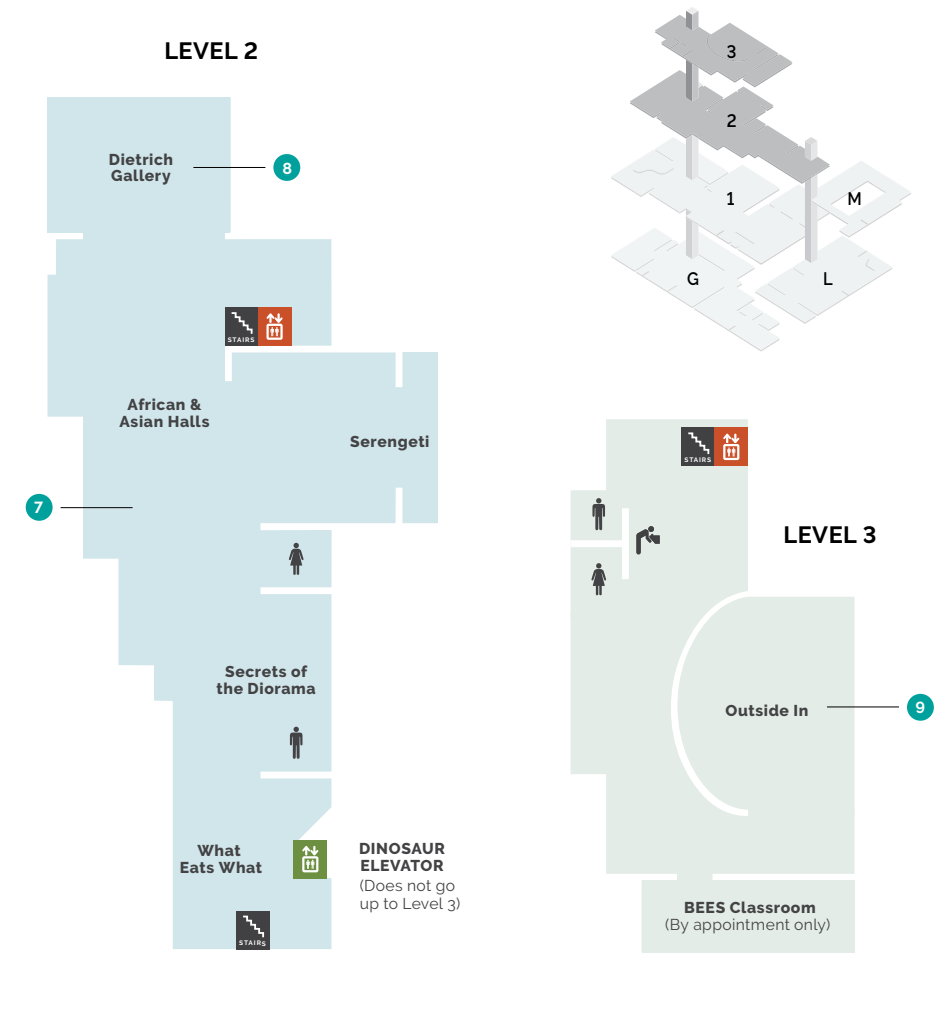

Welcome to the Academy!

- Elevator
- Admissions/Information
- Gift Shop
- Women's Restroom
- Men's Restroom
- Hydration Station
- Stroller Access
- Wheelchair Access
- Coatroom
- Café (Seating and Vending Only)

Free Wi-Fi
Connect to "ansguest" to snap and share your experience!

GROUND AND LOBBY LEVELS

- 1 Academy Gift Shop**
Take home a memory and support the Academy.
- Dinosaur Hall**
See more than 30 dinosaurs and other Mesozoic reptiles.
- 2 Time Machine**
Step into prehistoric scenes and come face-to-face with dinosaurs.

LEVEL 1 AND MEZZANINE

- 3 The Big Dig**
Dig for fossils in this hands-on exhibit.
- 4 Science at the Academy**
Learn about the world-class science conducted at the Academy.
- 5 Spotlight Gallery**
Explore local nature projects shaped by Academy research and community engagement.

LEVEL 2 AND LEVEL 3

- 6 Dioramas**
More than 35 dioramas present wildlife from Africa, Asia and North America.
- 7 Dietrich Gallery**
Explore our natural world through exhibitions at the intersection of art and science.
- 8 Outside In**
Go on an adventure in our hands-on discovery center for children!