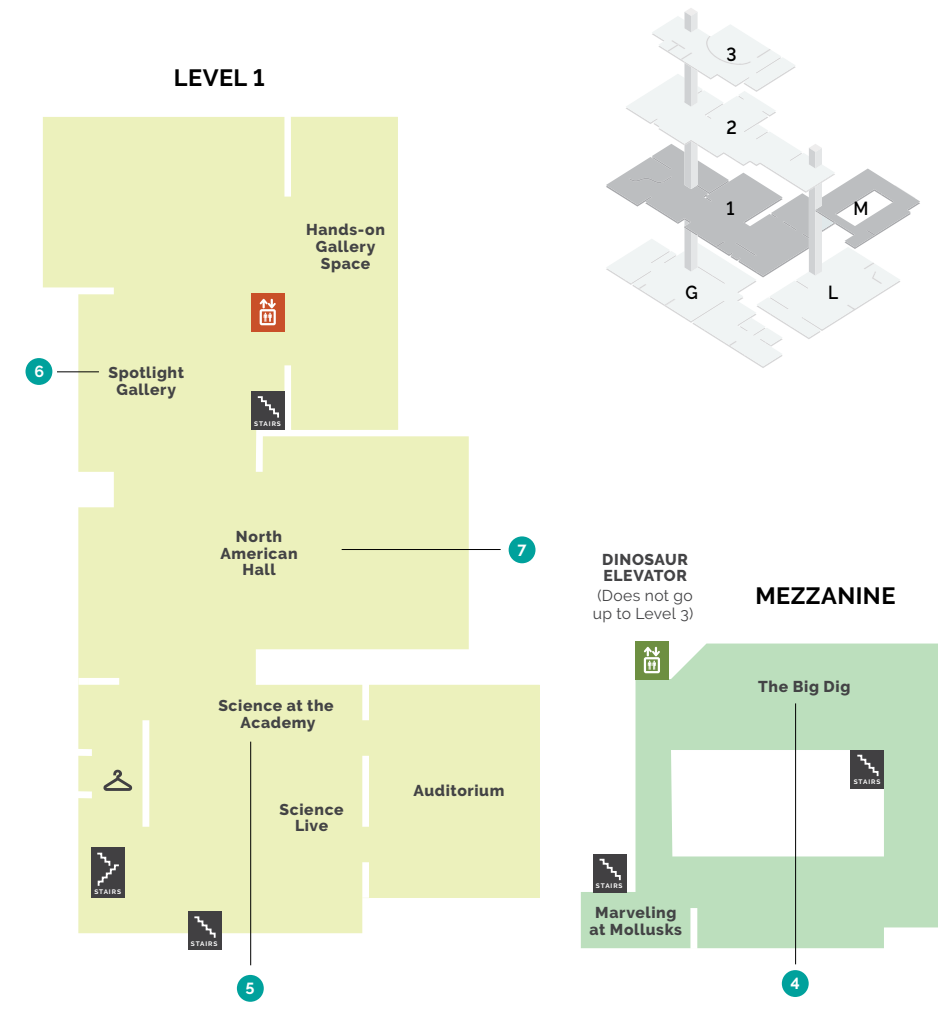

Welcome to the Academy!

- Elevator
- Admissions/Information
- Gift Shop
- Women's Restroom
- Men's Restroom
- Hydration Station
- Stroller Access
- Wheelchair Access
- Coatroom
- Café (Seating and Vending Only)

Free Wi-Fi
Connect to "ansguest" to snap and share your experience!

GROUND AND LOBBY LEVELS

- 1 Academy Gift Shop**
Take home a memory and support the Academy.
- Dinosaur Hall**
See more than 30 dinosaurs and other Mesozoic reptiles.
- 2 Time Machine**
Step into prehistoric scenes and come face-to-face with dinosaurs.

LEVEL 1 AND MEZZANINE

- 3 The Big Dig**
Dig for fossils in this hands-on exhibit.
- 4 Science at the Academy**
Learn about the world-class science conducted at the Academy.
- 5 Spotlight Gallery**
Explore local nature projects shaped by Academy research and community engagement.

LEVEL 2 AND LEVEL 3

- 6 Dioramas**
More than 35 dioramas present wildlife from Africa, Asia and North America.
- 7 Dietrich Gallery**
Explore our natural world through exhibitions at the intersection of art and science.
- 8 Outside In**
Go on an adventure in our hands-on discovery center for children!