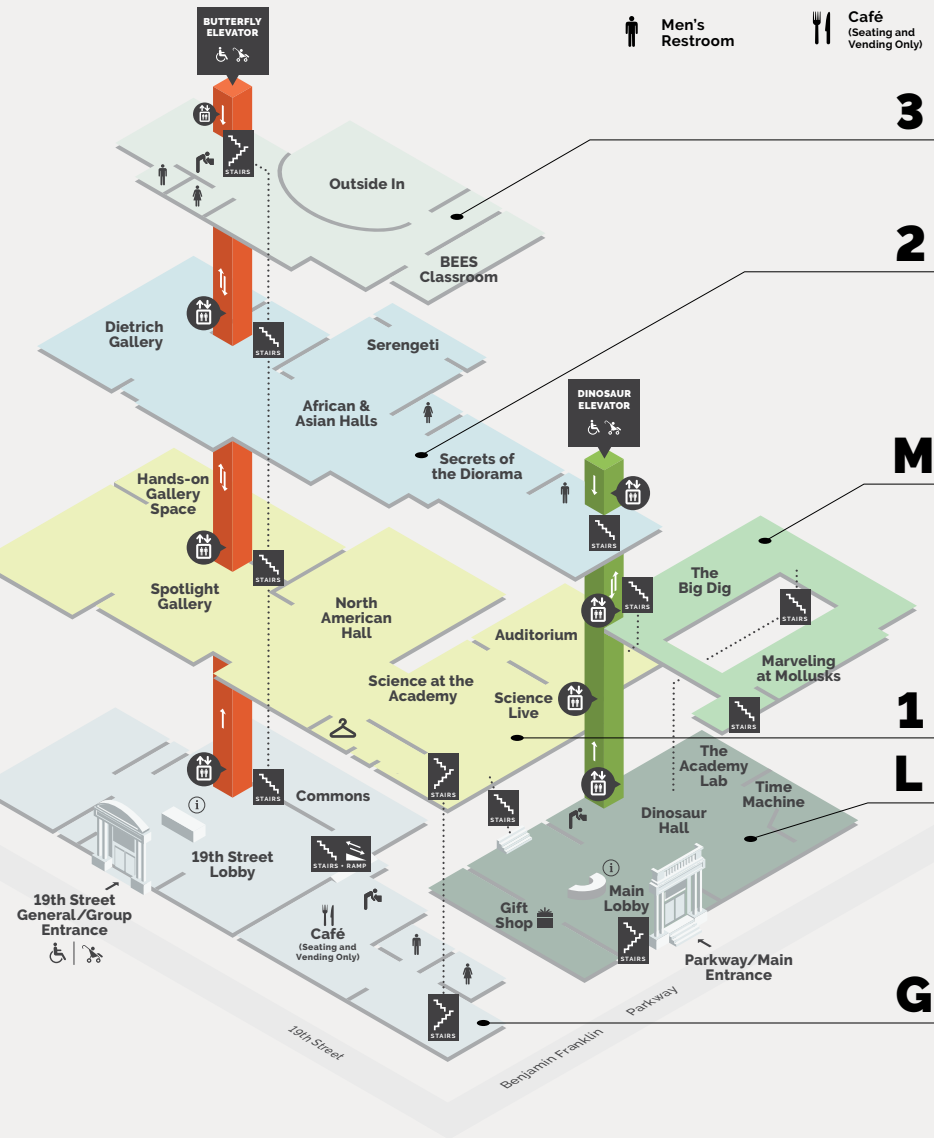

Welcome to the Academy!

- Elevator
- Admissions/Information
- Gift Shop
- Women's Restroom
- Men's Restroom
- Hydration Station
- Stroller Access
- Wheelchair Access
- Coatroom
- Café (Seating and Vending Only)

Free Wi-Fi
Connect to "ansguest" to snap and share your experience!

GROUND AND LOBBY LEVELS

- 1 Academy Gift Shop**
Take home a memory and support the Academy.
- Dinosaur Hall**
See more than 30 dinosaurs and other Mesozoic reptiles.
- 2 Time Machine**
Step into prehistoric scenes and come face-to-face with dinosaurs.

LEVEL 1 AND MEZZANINE

- 3 The Big Dig**
Dig for fossils in this hands-on exhibit.
- 4 Science at the Academy**
Learn about the world-class science conducted at the Academy.
- 5 Spotlight Gallery**
Explore local nature projects shaped by Academy research and community engagement.

LEVEL 2 AND LEVEL 3

- 6 Dioramas**
More than 35 dioramas present wildlife from Africa, Asia and North America.
- 7 Dietrich Gallery**
Explore our natural world through exhibitions at the intersection of art and science.
- 8 Outside In**
Go on an adventure in our hands-on discovery center for children!