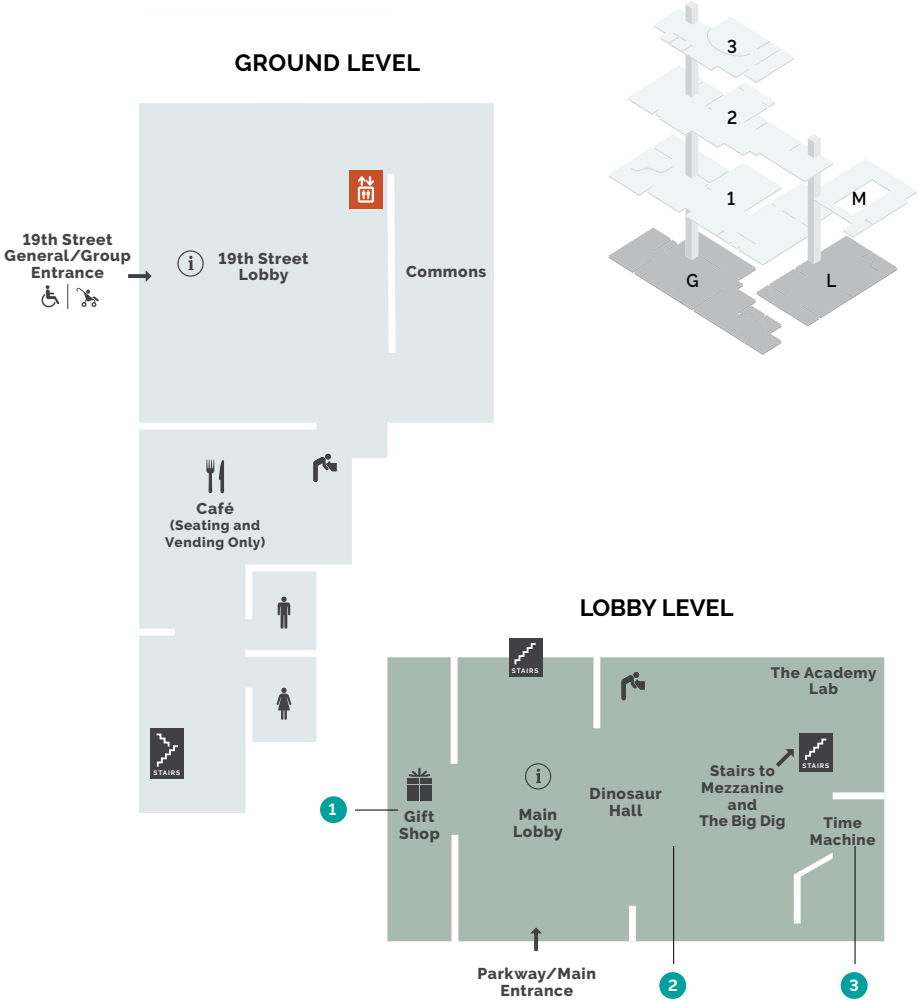

# Welcome to the Academy!

-  Elevator
-  Hydration Station
-  Admissions/Information
-  Stroller Access
-  Gift Shop
-  Wheelchair Access
-  Women's Restroom
-  Coatroom
-  Men's Restroom
-  Café (Seating and Vending Only)

# GROUND AND LOBBY LEVELS