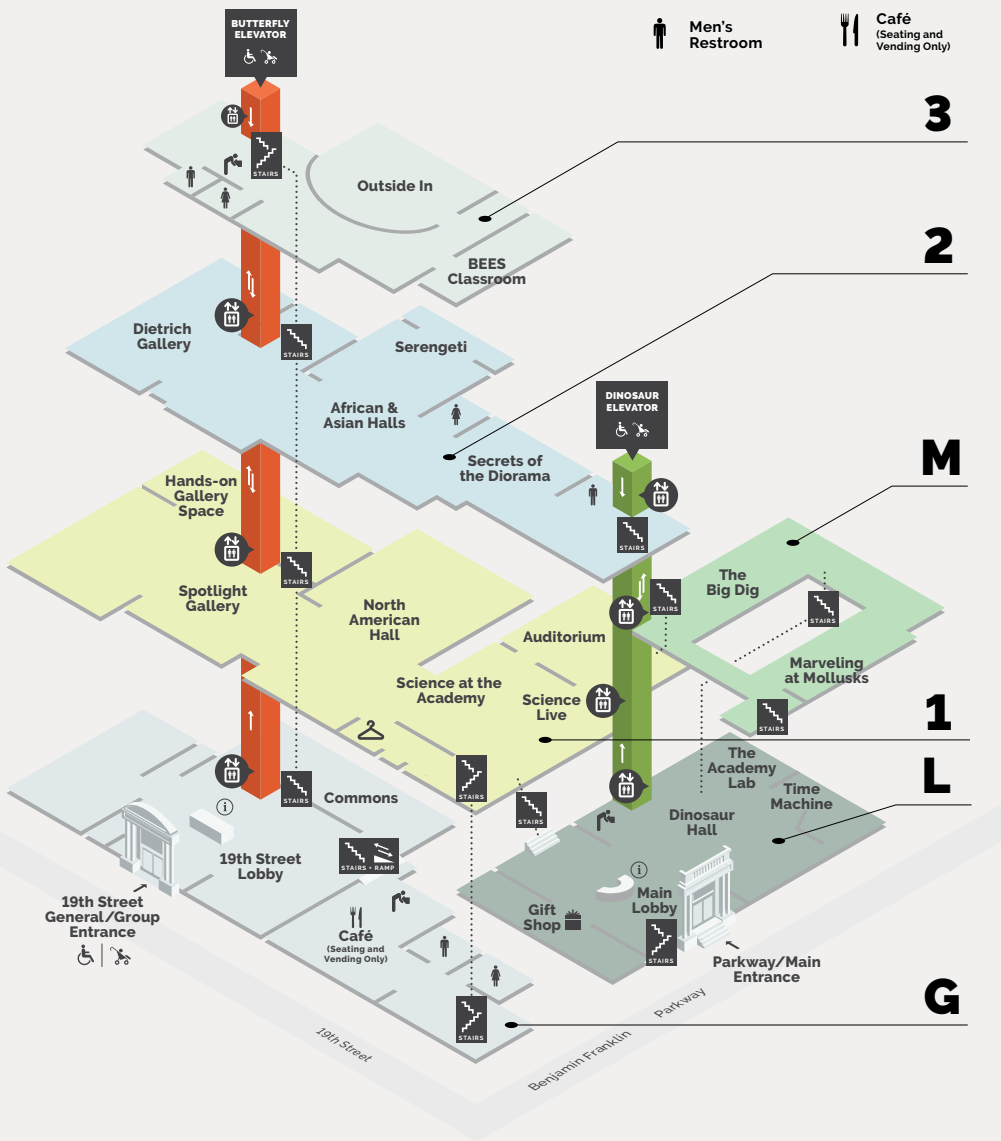

# Welcome to the Academy!

-  Elevator
-  Hydration Station
-  Admissions/Information
-  Stroller Access
-  Gift Shop
-  Wheelchair Access
-  Women's Restroom
-  Coatroom
-  Men's Restroom
-  Café (Seating and Vending Only)

 Free Wi-Fi

Connect to "angstnet" to snap and share your experience!

# GROUND AND LOBBY LEVELS